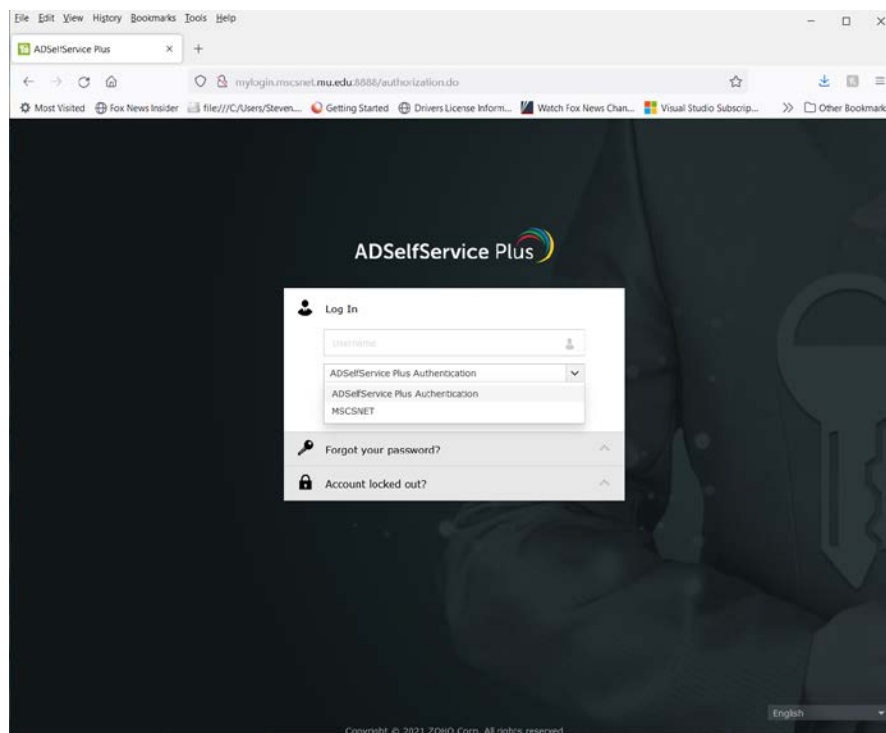

Procedure to access the **MSCSNET** computer network

- Open a browser and use the **URL** below to discover your new **MSCSNET** user name (you will need your 9-digit MUID number to complete this task). If you are off-campus you will need to be using the MU VPN service.
 - <https://mylogin.mscsnet.mu.edu:4567>
- Once you retrieved your new user name navigate to: <https://mylogin.mscsnet.mu.edu:8888> and log into the “ADSelfService Plus” portal (please change the default to MSCSNET first). If/when prompted for a password for the initial setup, use your 9-digit MUID number.