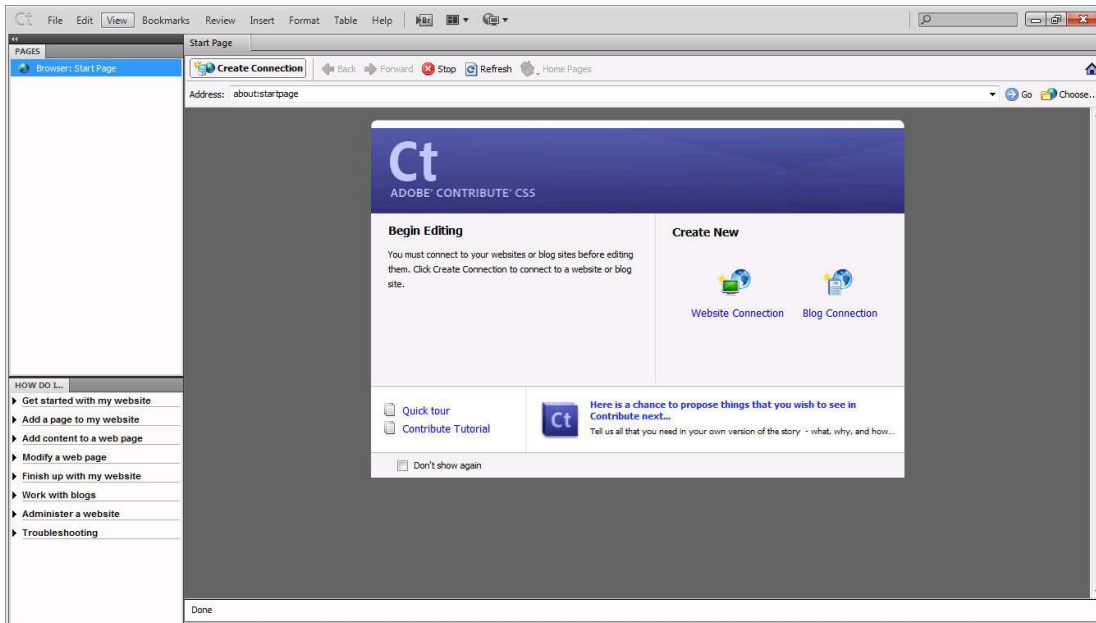

Set up Adobe Contribute/Windows for Production Marquette Web Server

These instructions will help you set up Adobe Contribute for Windows to use the live www.marquette.edu web server, also known as the production (prod) server.

Before You Start

You must either use a wired connection to a campus network jack (Ethernet) or connect to the encrypted MU Secure wireless network. If you are accessing from off-campus, you must first access Marquette VPN (see <https://www.marquette.edu/vpn/> for details).

Setting Up Adobe Contribute for the First Time or for a New Connection

- 1) Launch Adobe Contribute.
- 2) You should see the Contribute Start Page, pictured below.

If you are not seeing the Contribute Start Page, you can reach it by selecting **View > Homepages > Contribute Start Page**.

3) From the Contribute Start Page, click **Website Connection** to create a new website connection.

4) The “Create Connection Introduction” screen appears. You will need to create a connection manually, so click **Next >**.