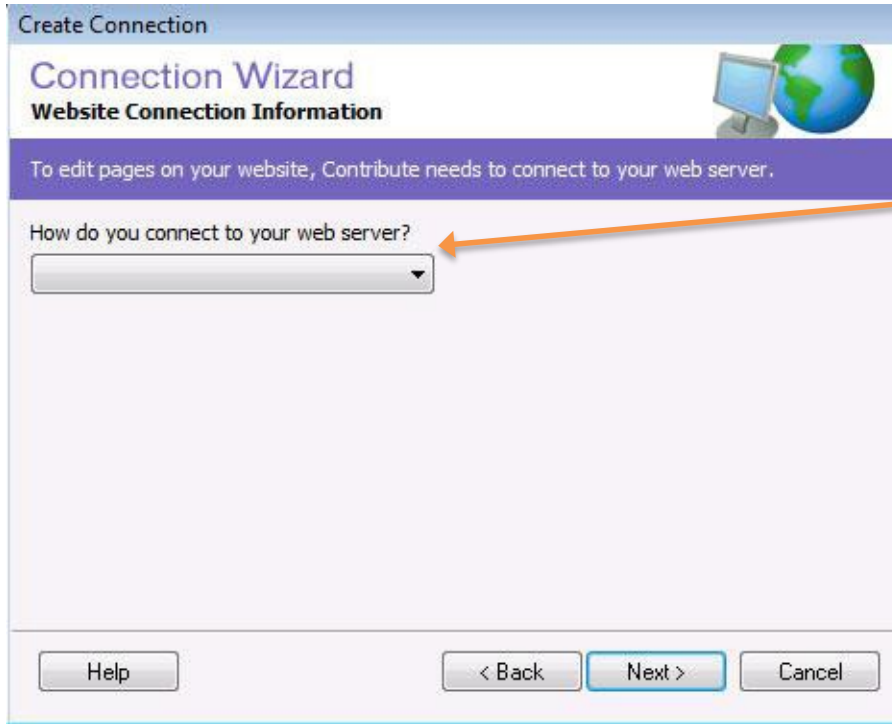

6) The “Website Connection Info” screen appears. From the “How do you connect to your web server?” drop-down menu, select “Local/Network.” **Select “Local/Network”**