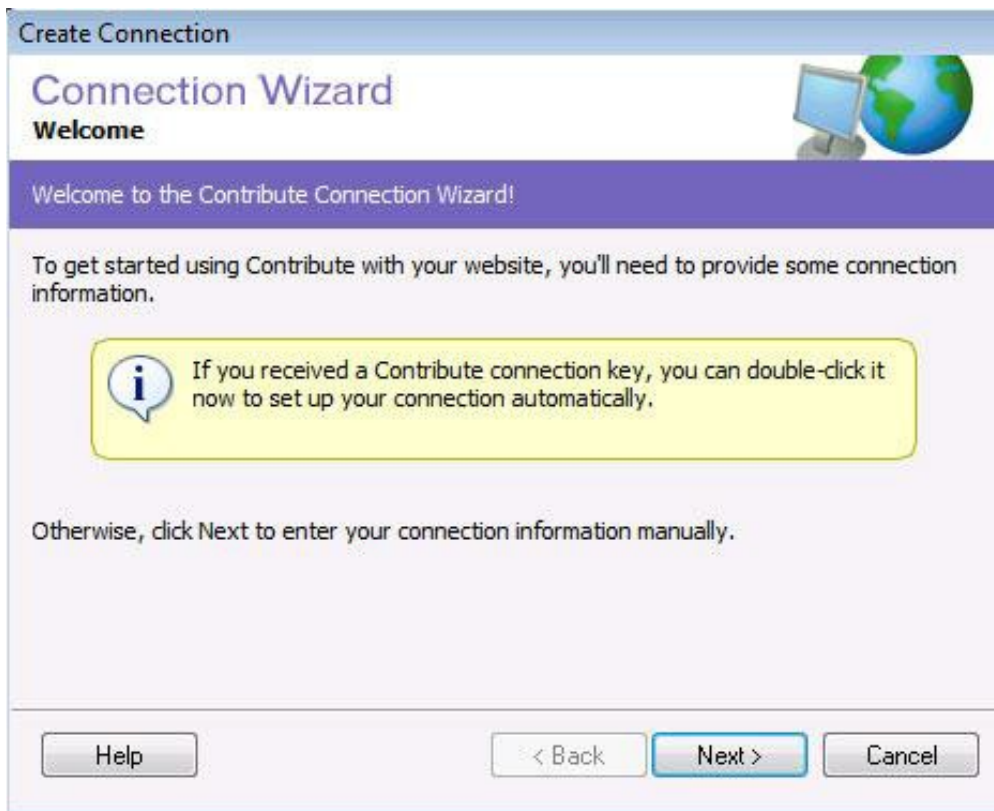

Before You Start

You must either use a wired connection to a campus network jack (Ethernet) or connect to the encrypted MU Secure wireless network. If you are accessing from off-campus, you must first access Marquette VPN (see <https://www.marquette.edu/vpn/> for details).

Setting Up Adobe Contribute for the First Time or for a New Connection

- 1) Launch Adobe Contribute.
- 2) You should see the Contribute Start Page, pictured below.

If you are not seeing the Contribute Start Page, you can reach it by selecting **View > Homepages > Contribute Start Page**.

3) From the Contribute Start Page, click **Website Connection** to create a new website connection.

4) The “Create Connection Introduction” screen appears. You will need to create a connection manually, so click **Next >**.

5) The “Choosing a Connection” screen appears. For “What do you want to connect to?” make sure “Website” is selected.

Create Connection

Connection Wizard

Choosing a Connection

To find your web pages, Contribute needs to know the address of your website (usually your home page).