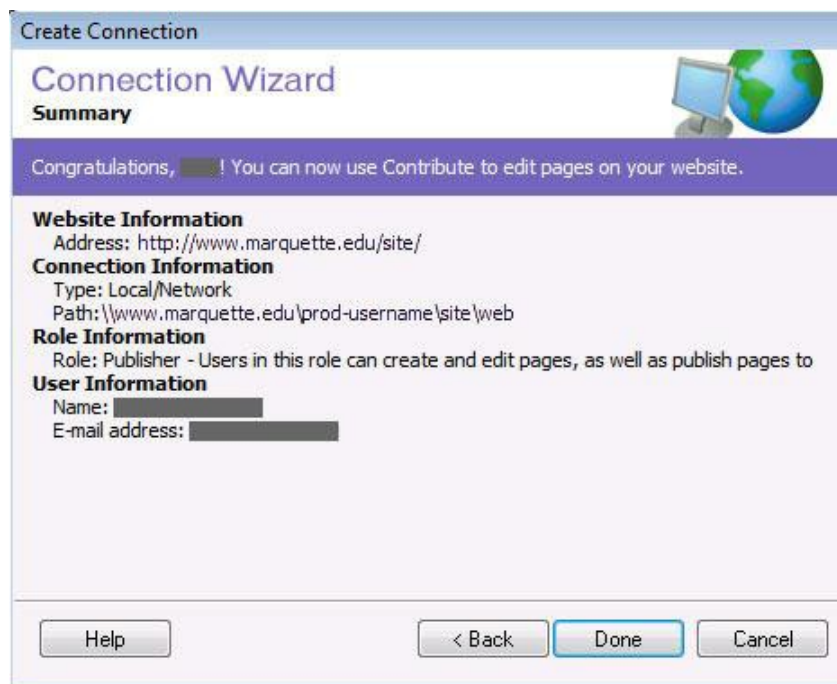

The standard Contribute roles are as follows:

- *Administrator* — do not select this; this role is restricted to IT Services and is password protected.
- *Writer* — this role allows you to create and edit pages but not publish them. A user with the Writer role must send their pages for review to a user with the Publisher role (who then can publish the page on the Writer's behalf).
- *Publisher* — this role allows you to create and edit pages then publish them directly to the web server.

Most Contribute users at Marquette use the Publisher role.

Important Note:

If your supervisor does not want you publishing directly to the web server, select Writer. Consult with your supervisor if you are uncertain on whether to select the Publisher or Writer role.

Select your role and click **Next** >.

11) The “Summary” screen appears. Click **Done**.

Contribute connects to the server then displays your website for editing. Contribute setup for the website is done.

If you have additional web sites to set up, return to Steps 3 to 11.