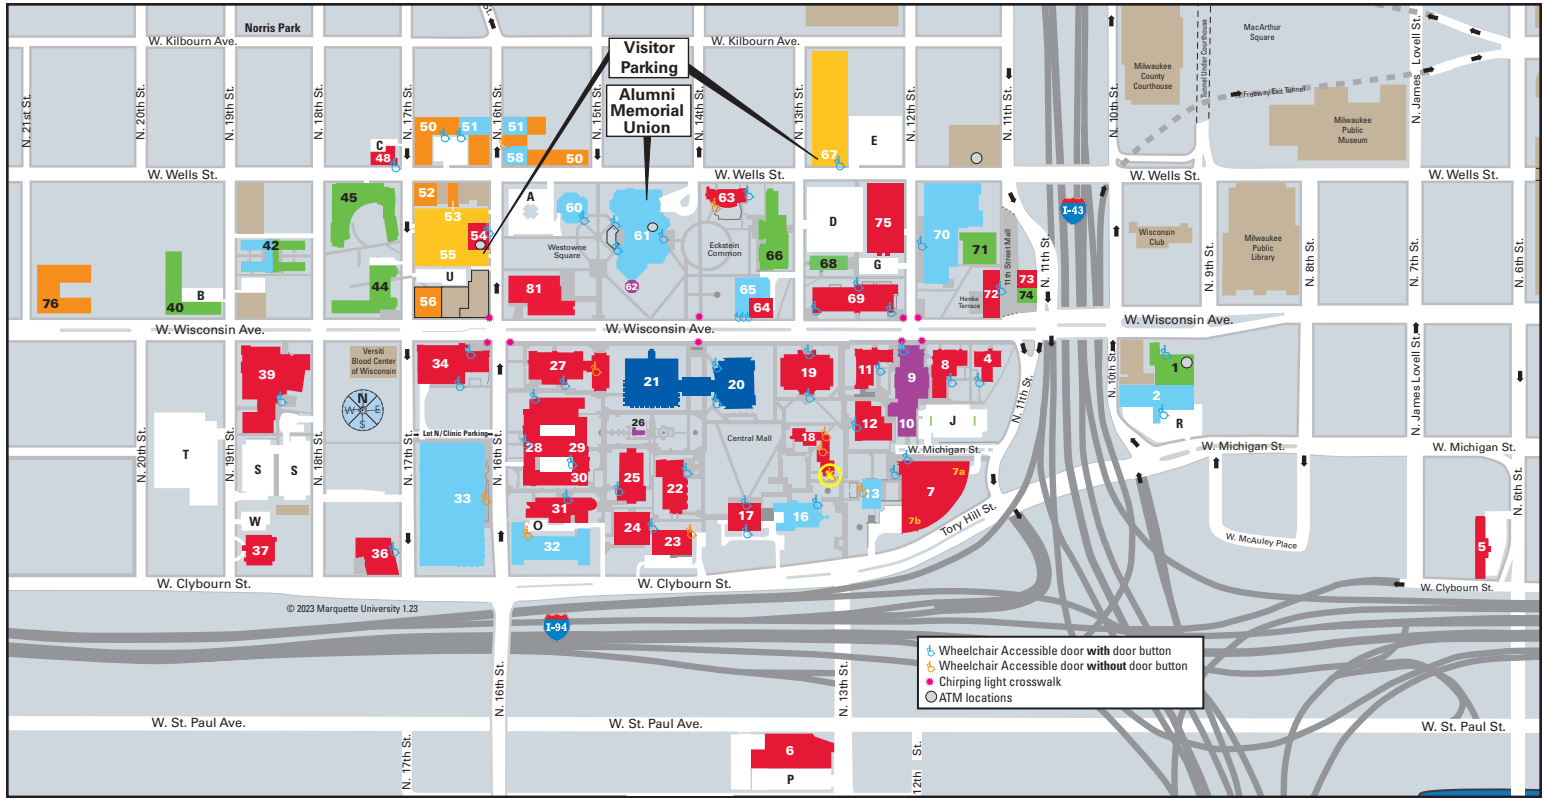

# MARQUETTE UNIVERSITY – Visitor Campus Map